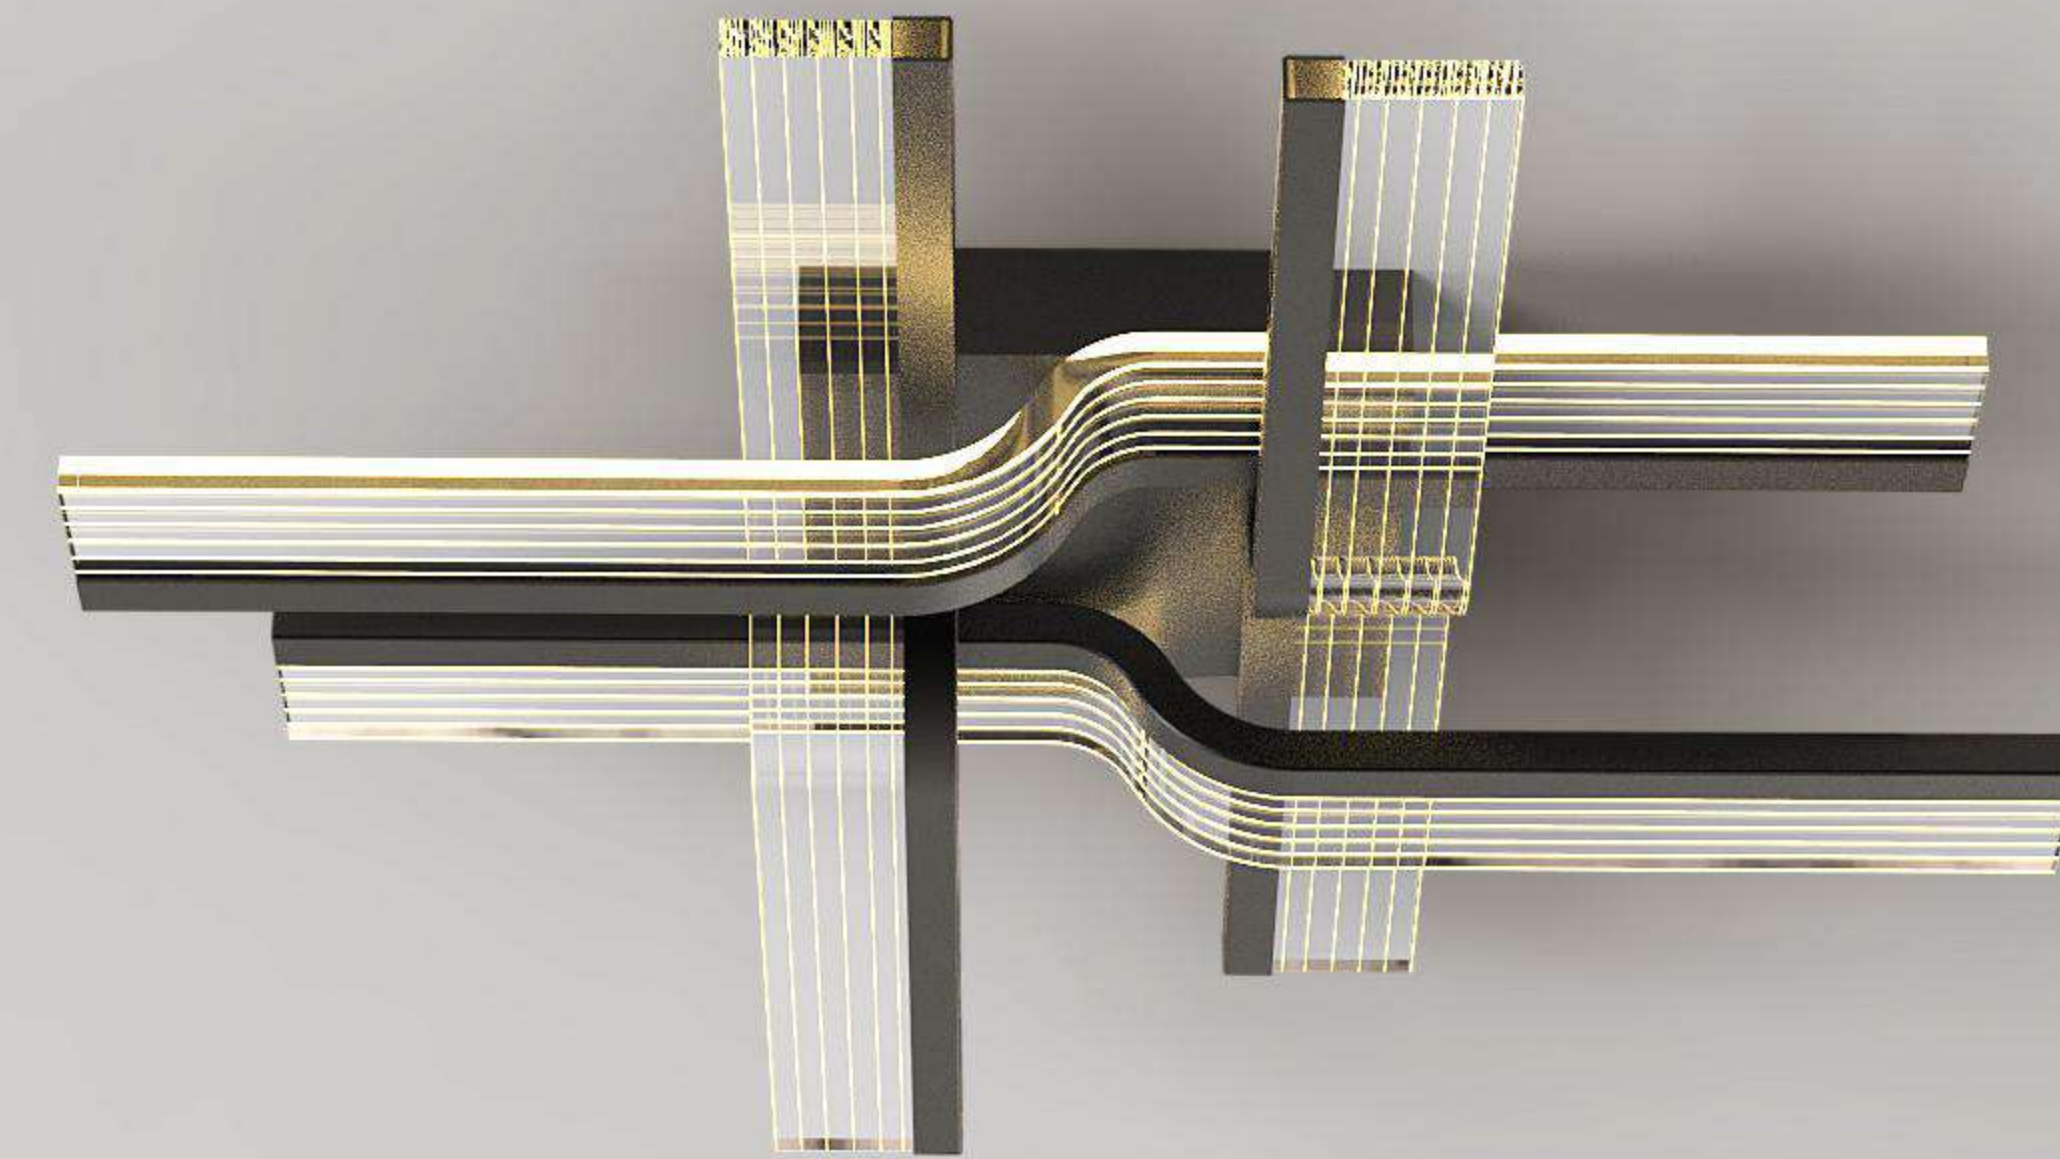

L500*W80*150mm 13W

Color: Painting White+Original wood color

Painting black+Walnut color

PZE-B0978

W250*D160*H90mm 30W

Color: Painting black Painting White

Painting Gold

PZE-X0979