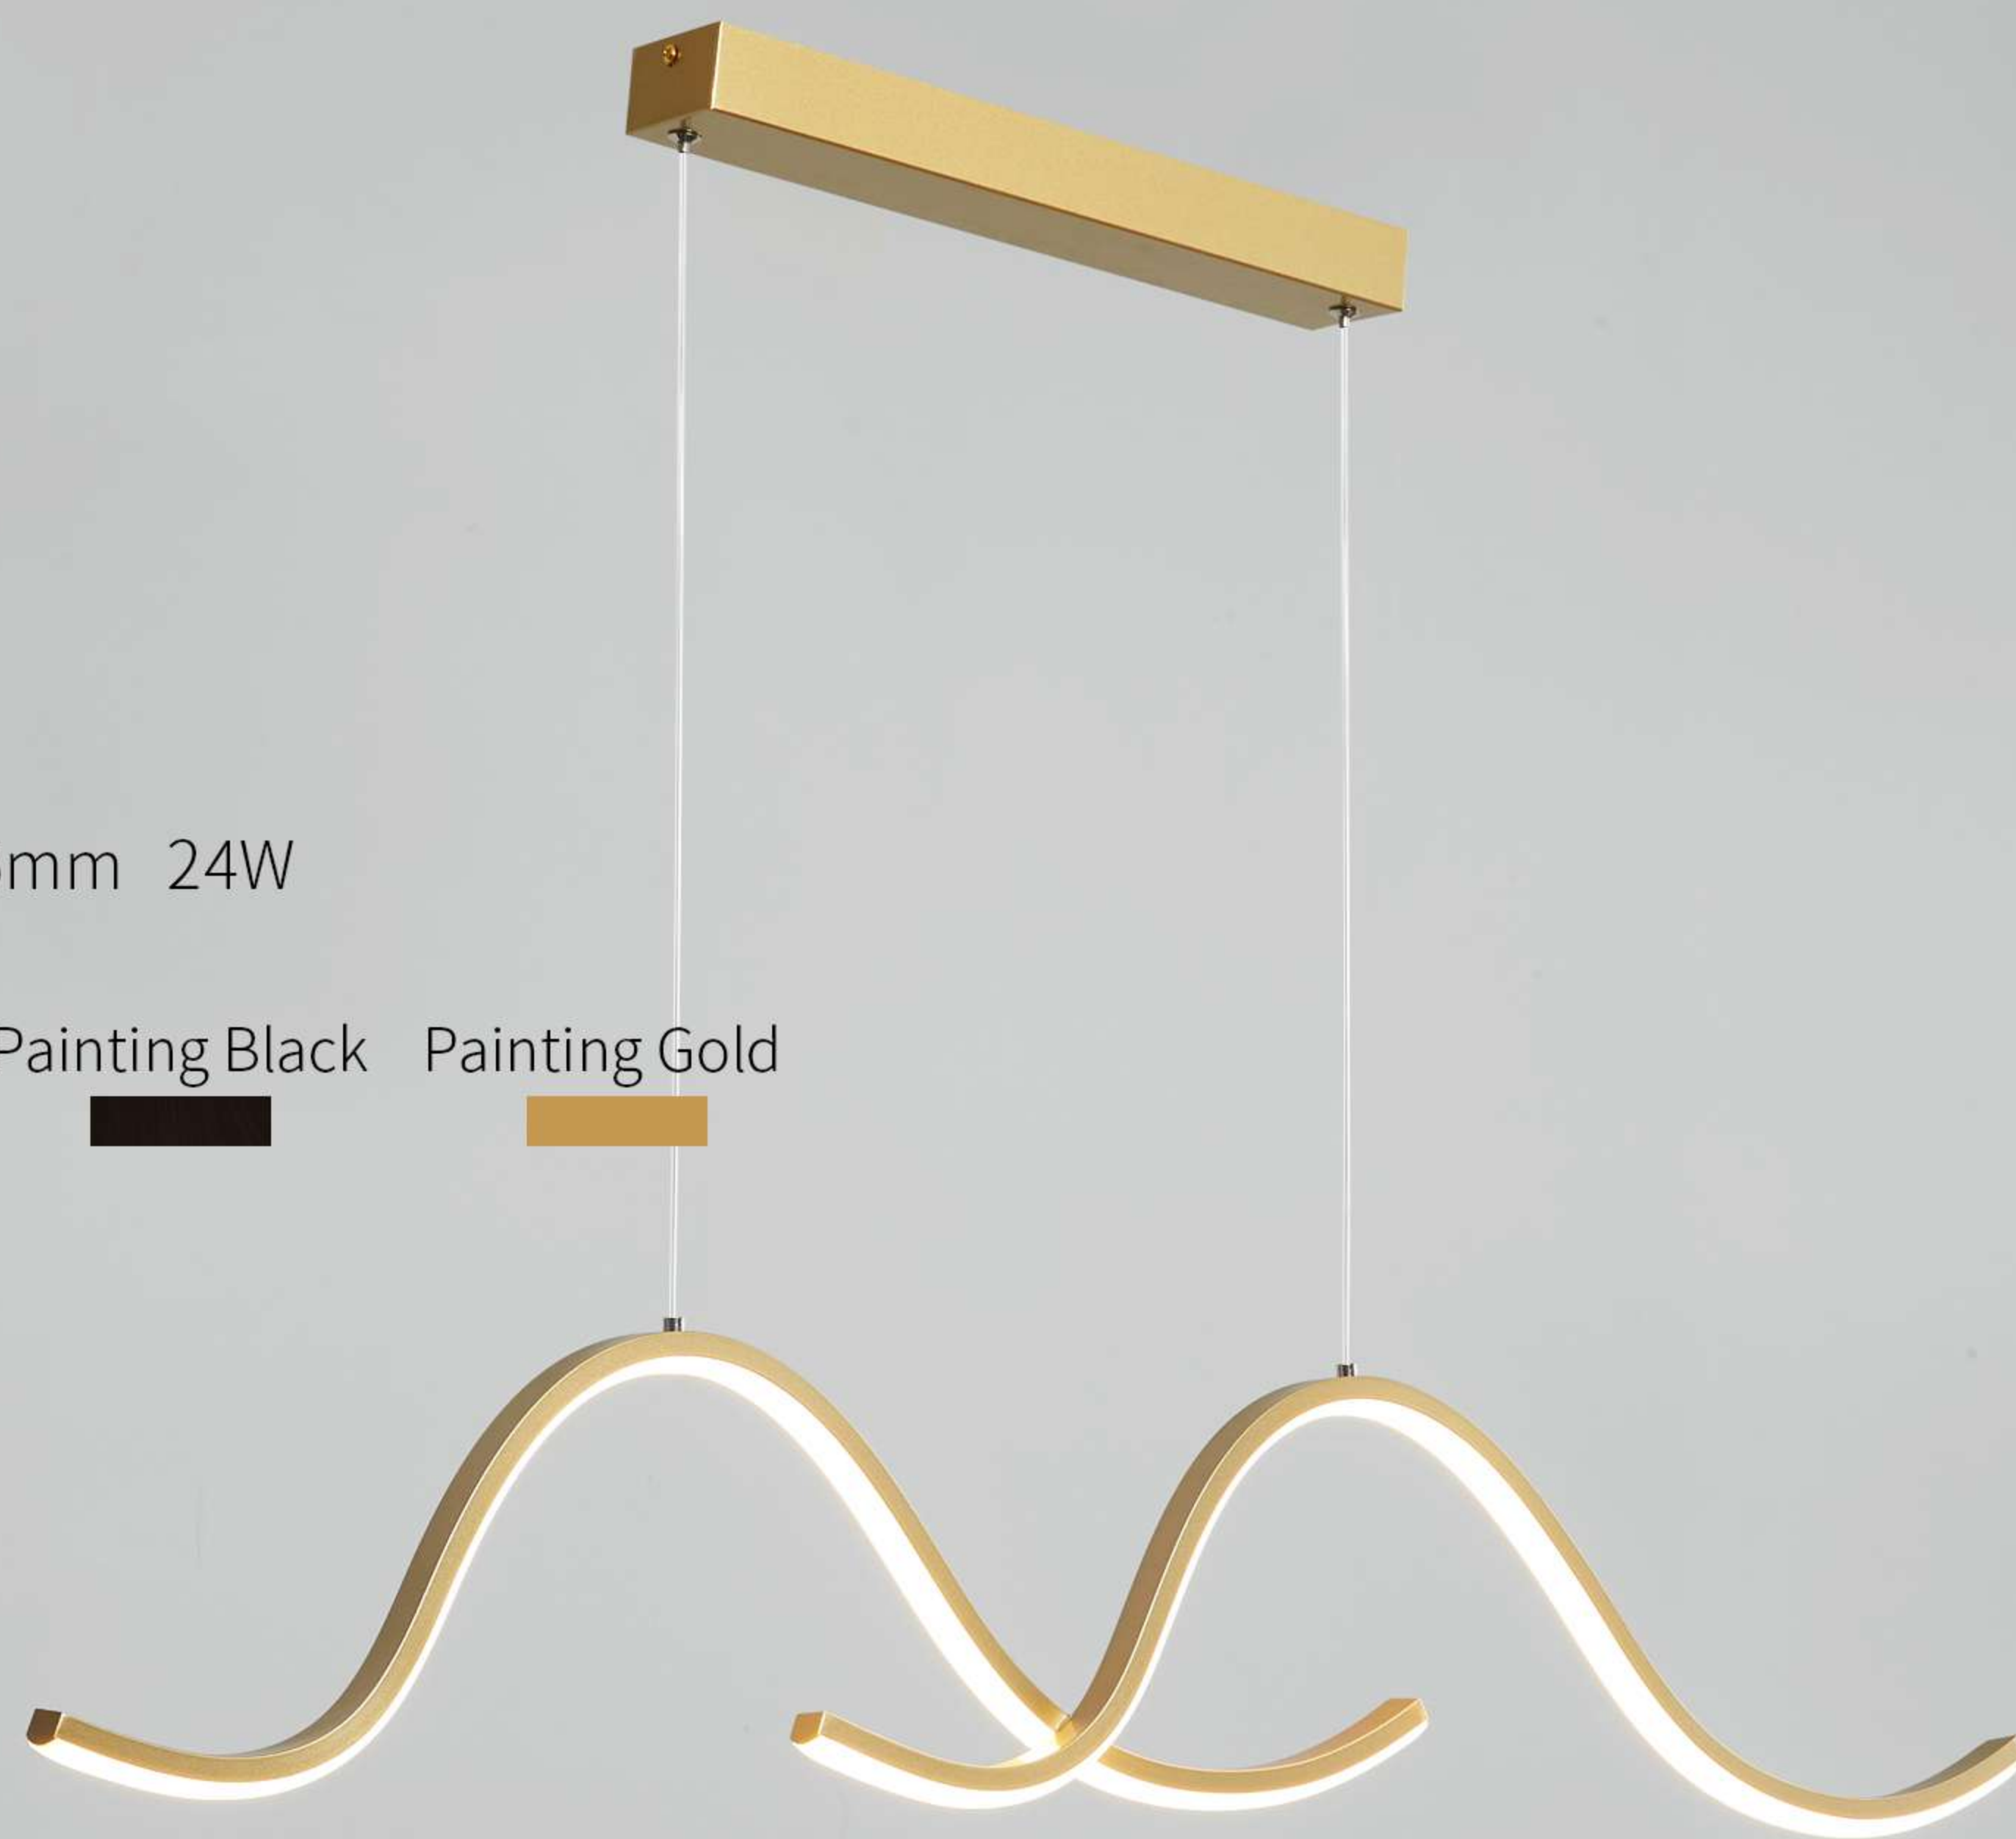

PZE-D0883

L985*W40*H185mm 24W

Color:

Painting White   Painting Black   Painting Gold