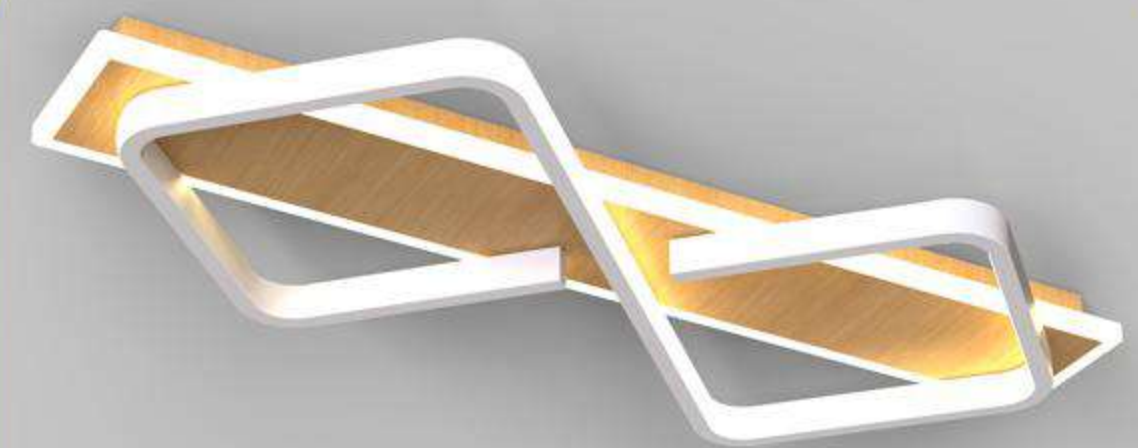

Color:
Painting black+gradient smoke gray glass

Painting Gold+gradient amber glass

PZE-X1023F

L400*W400*H55mm 68W

Color: Original wood color+Painting Gold

Original wood color+Painting black

Original wood color+Painting White