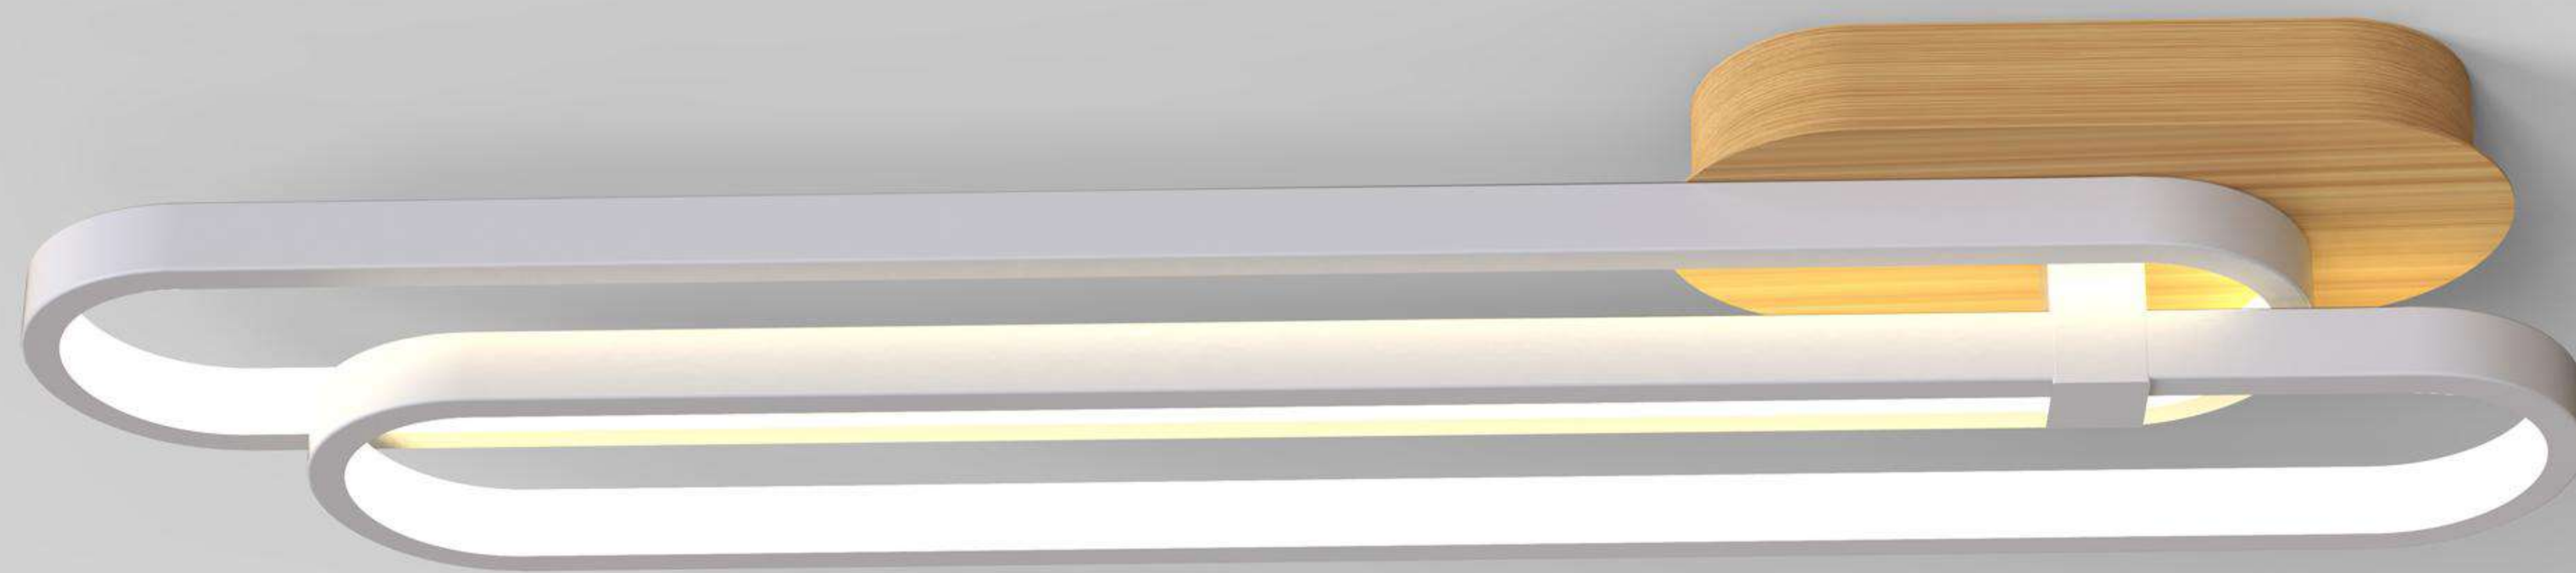

W420*D420*H70mm 24W

Color: Painting black Painting White

Painting Gold

PZE-X1006

L1000*W160*H80mm 50W

Color: Painting White Painting black Painting Gold

PZE-X1006

L1000*W160*H80mm 50W