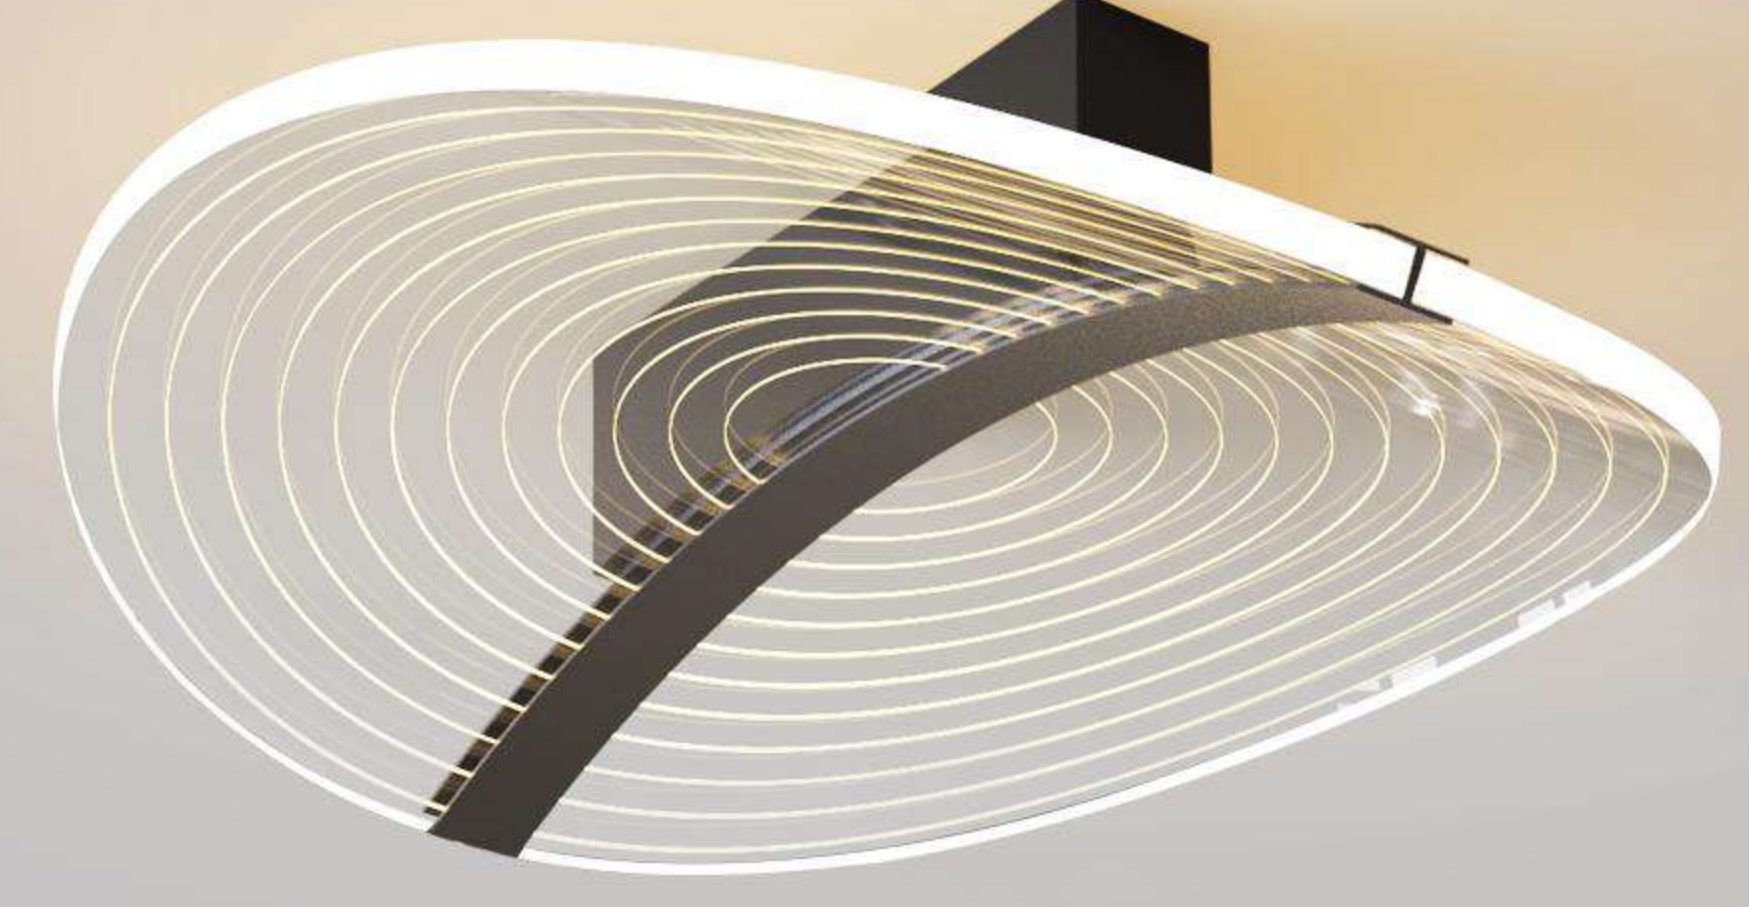

PZE-X0913-1

φ 350*H100mm 13W

Color: Painting Gold Painting Black

Painting White