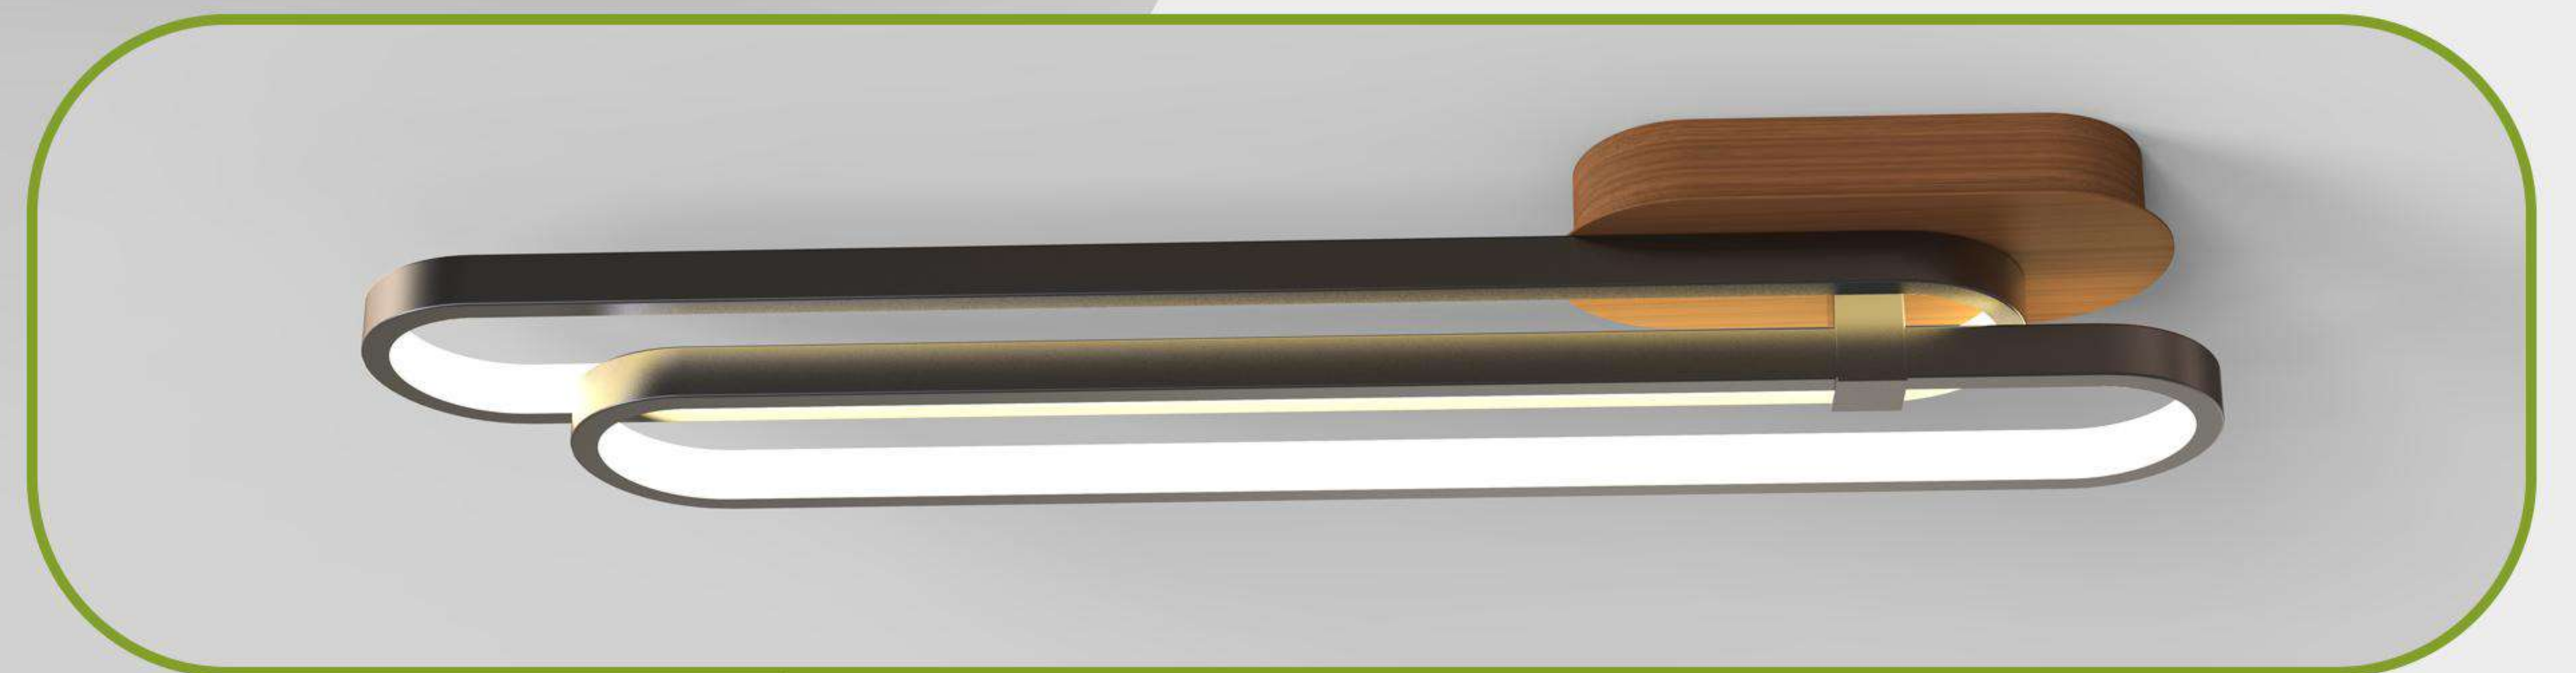

PZE-X1006

L1000*W160*H80mm 50W

Color: Painting black+Walnut color   Painting White+Original wood color