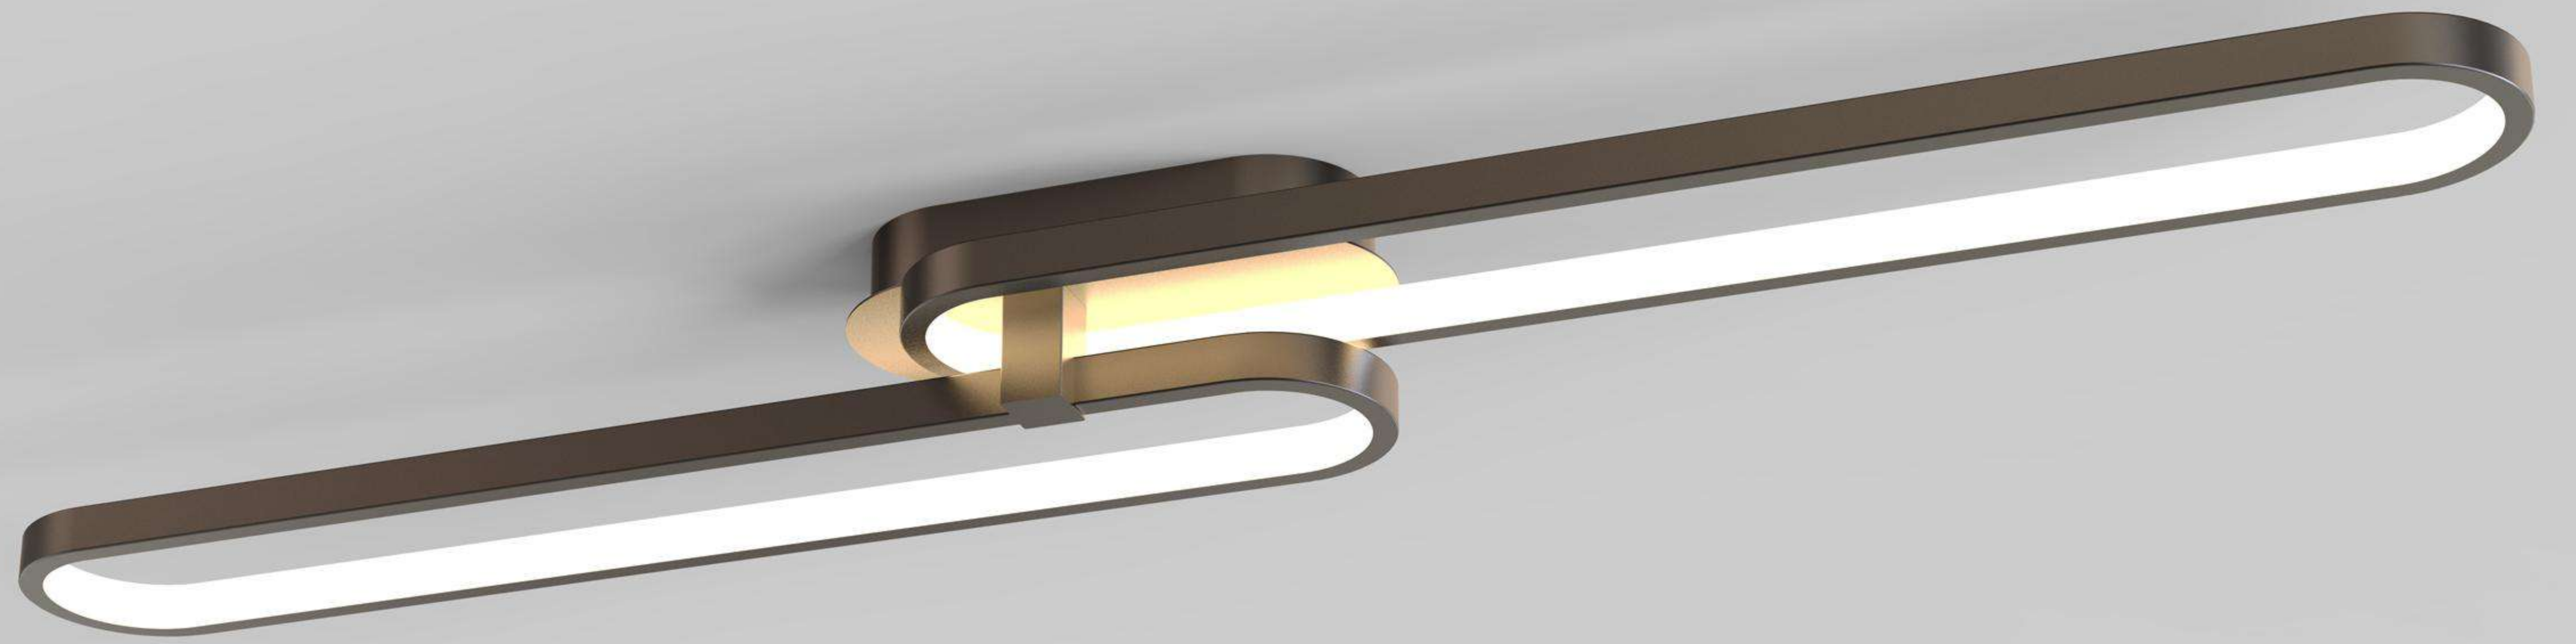

PZE-X1006

L1000*W160*H80mm 50W

Color: Painting White   Painting black   Painting Gold