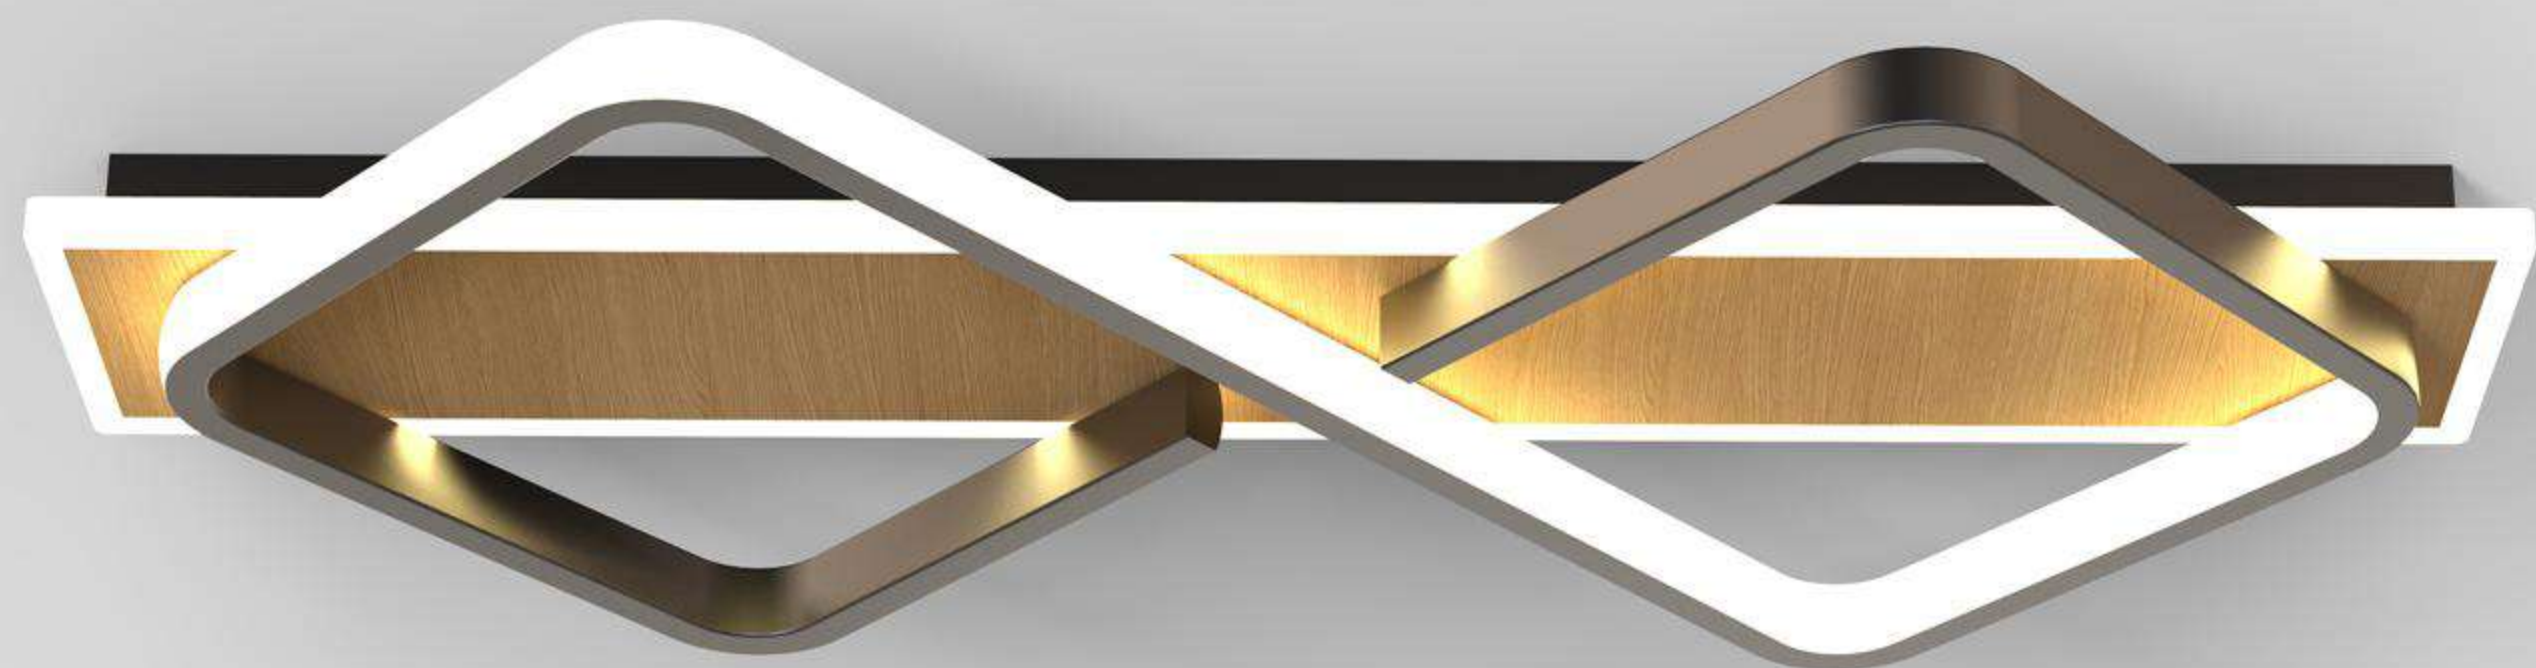

Color:
Painting black+gradient smoke gray glass

Painting Gold+gradient amber glass

PZE-X1023F

L400*W400*H55mm 68W

Color: Original wood color+Painting Gold

Original wood color+Painting black

Original wood color+Painting White