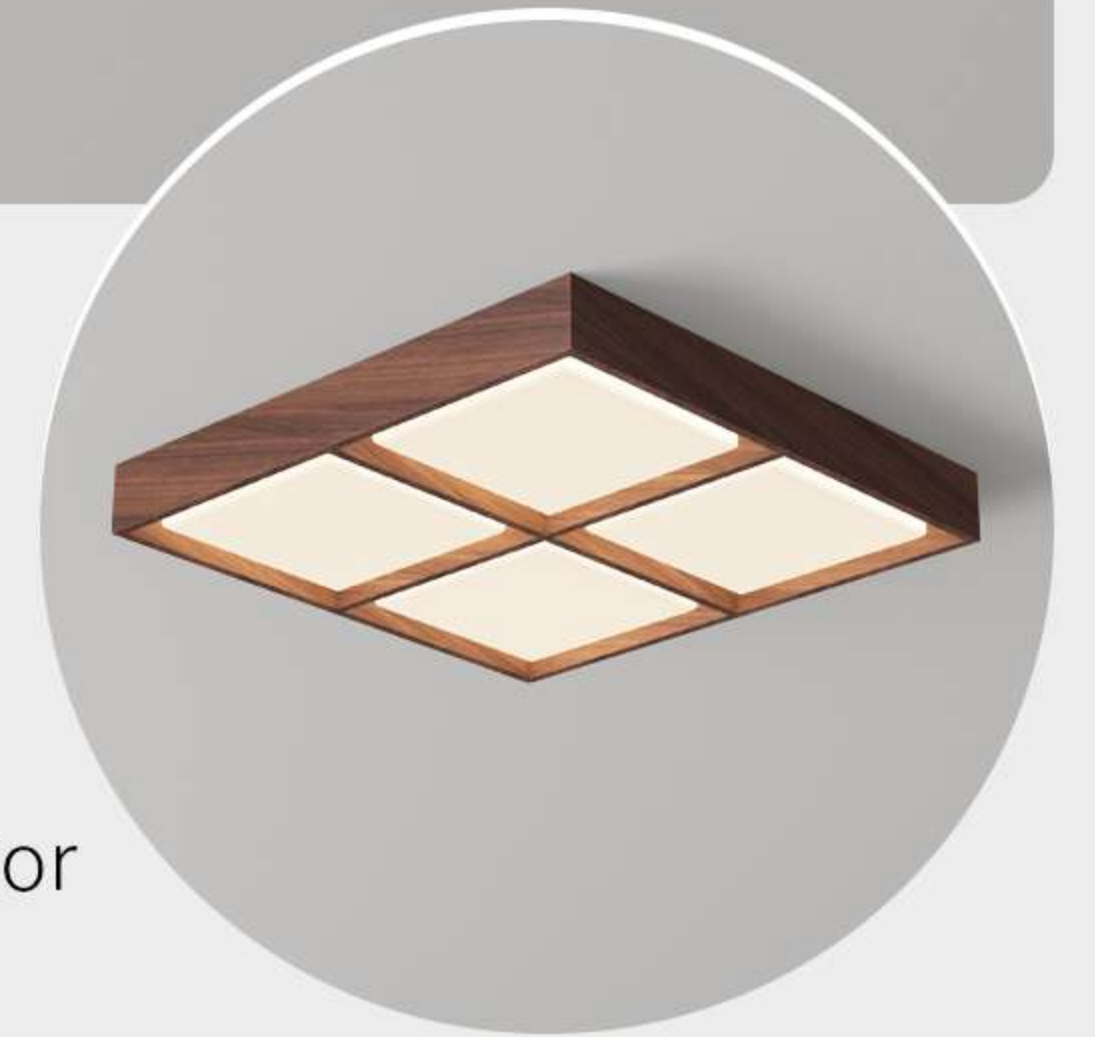

Color:

natural wood color   walnut wood color