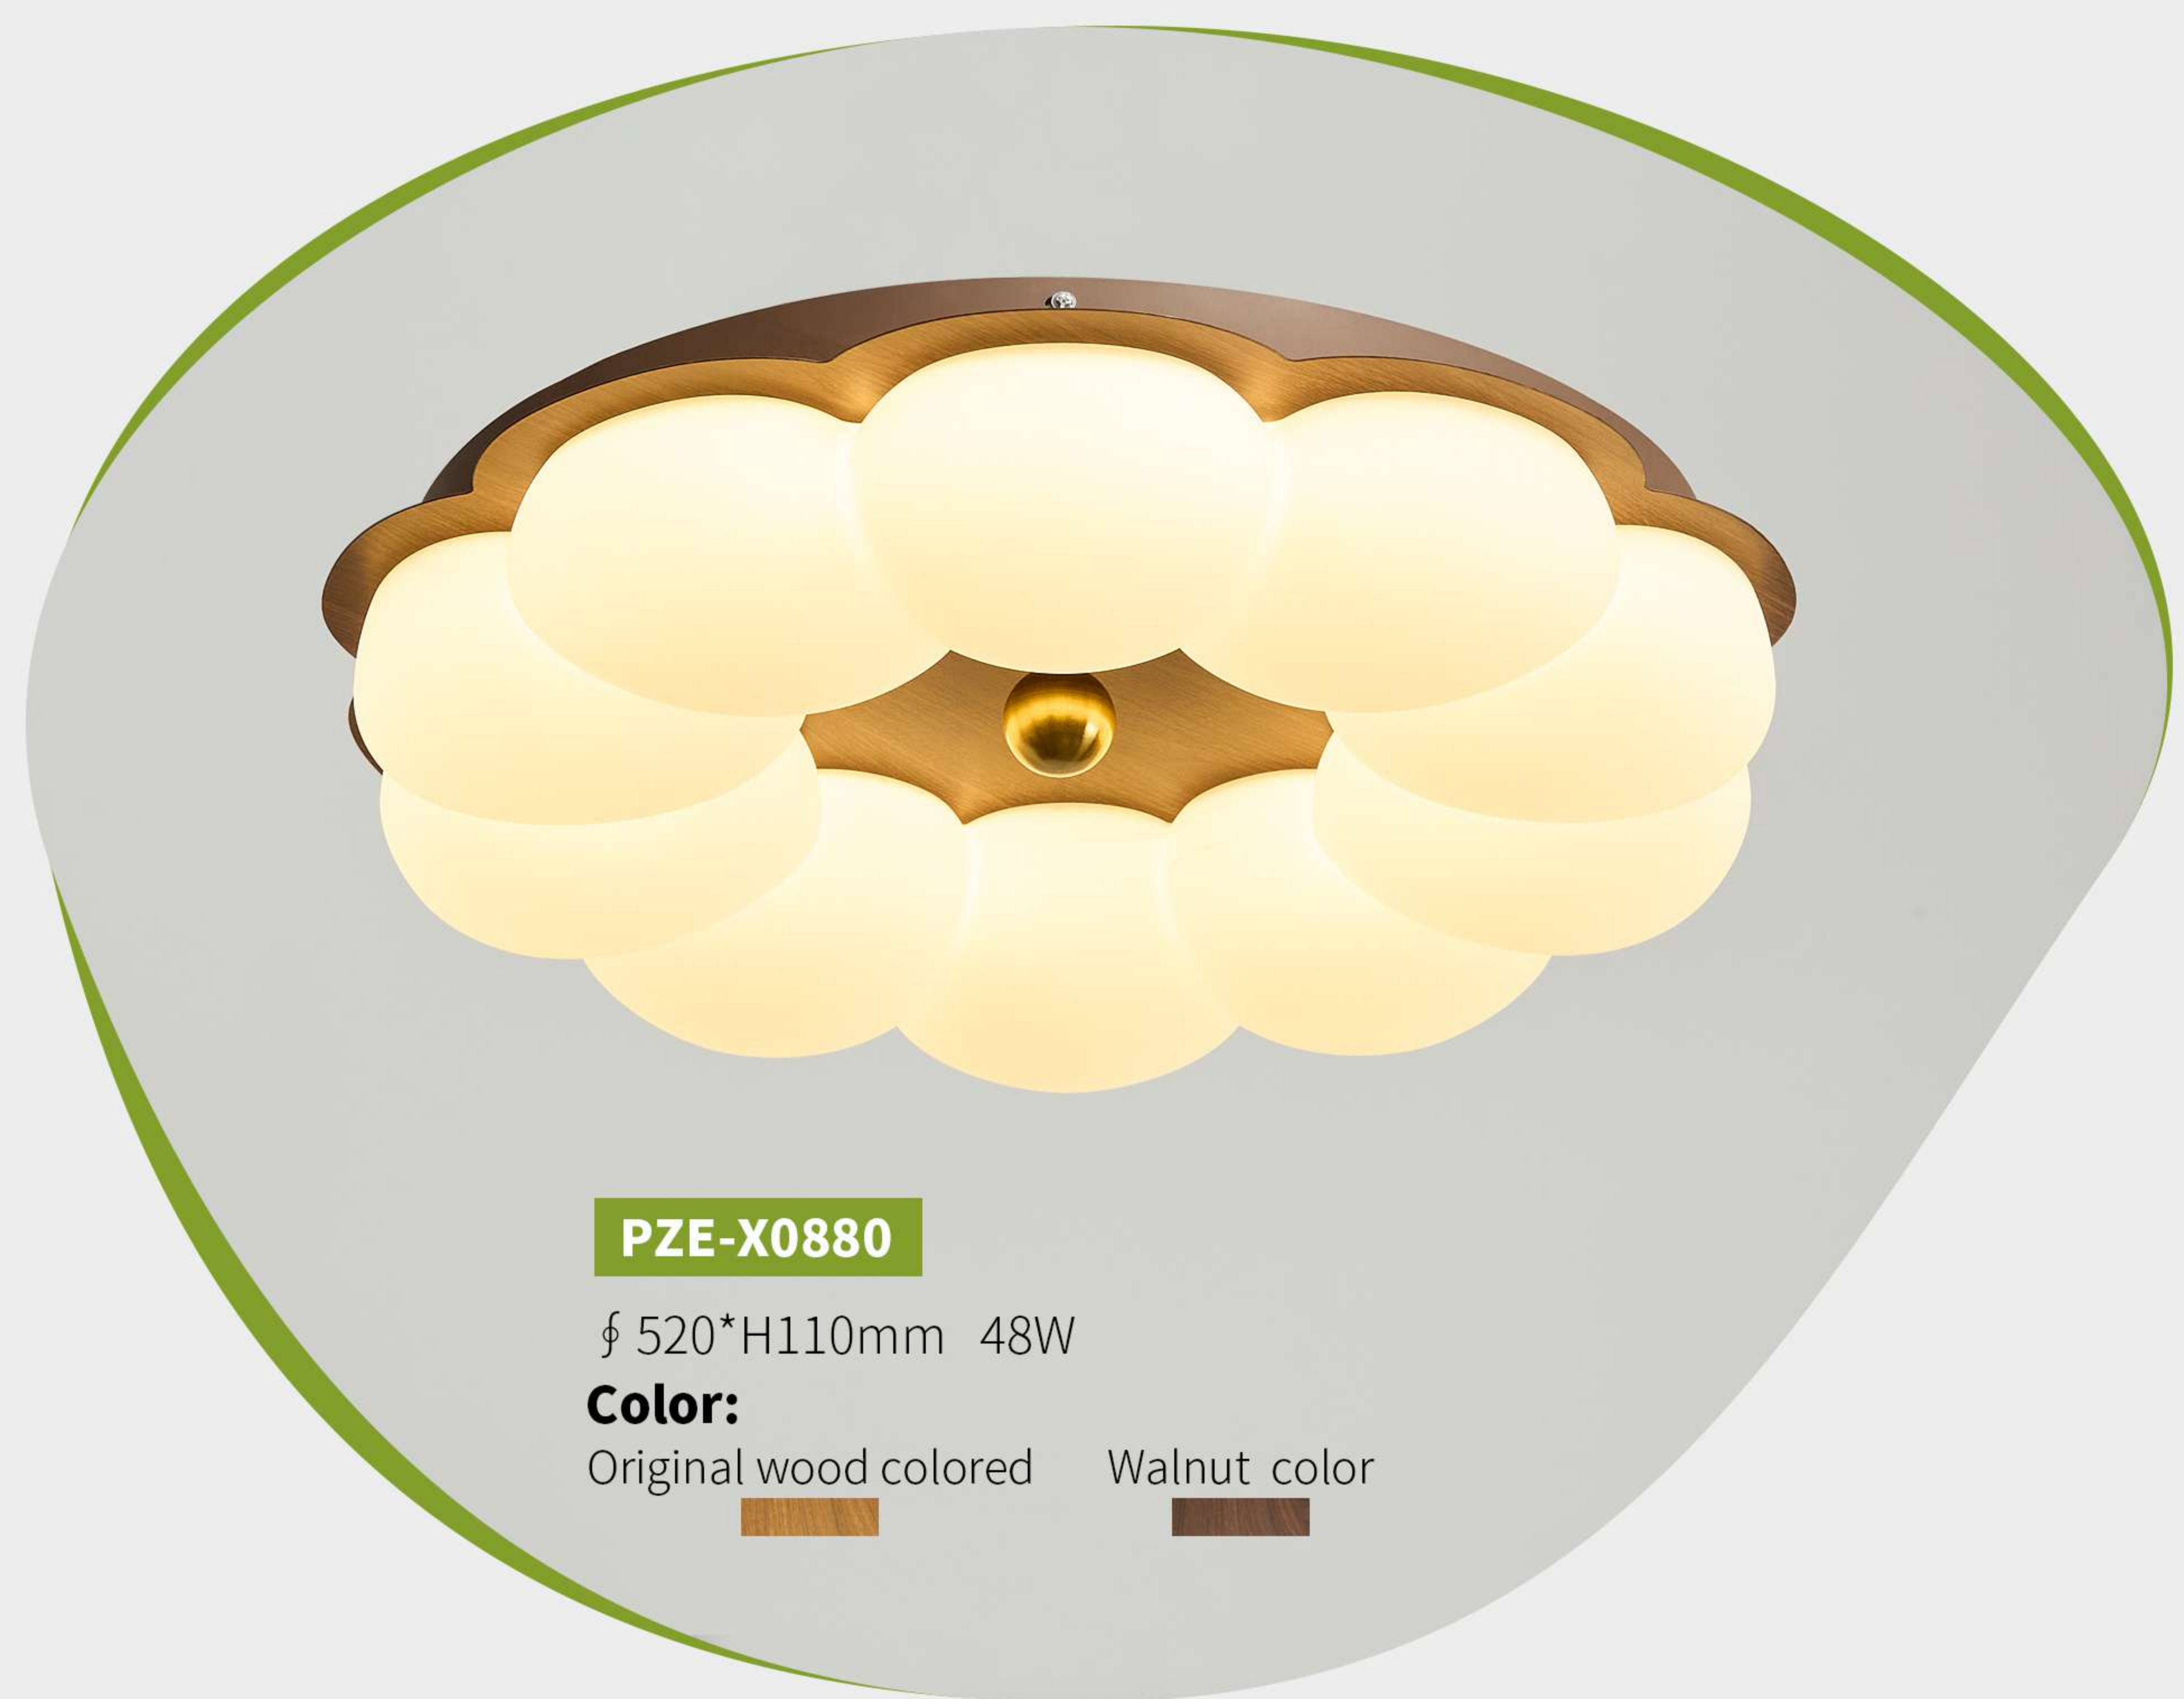

PZE-X0880

φ 520*H110mm 48W

Color:

Original wood colored   Walnut color