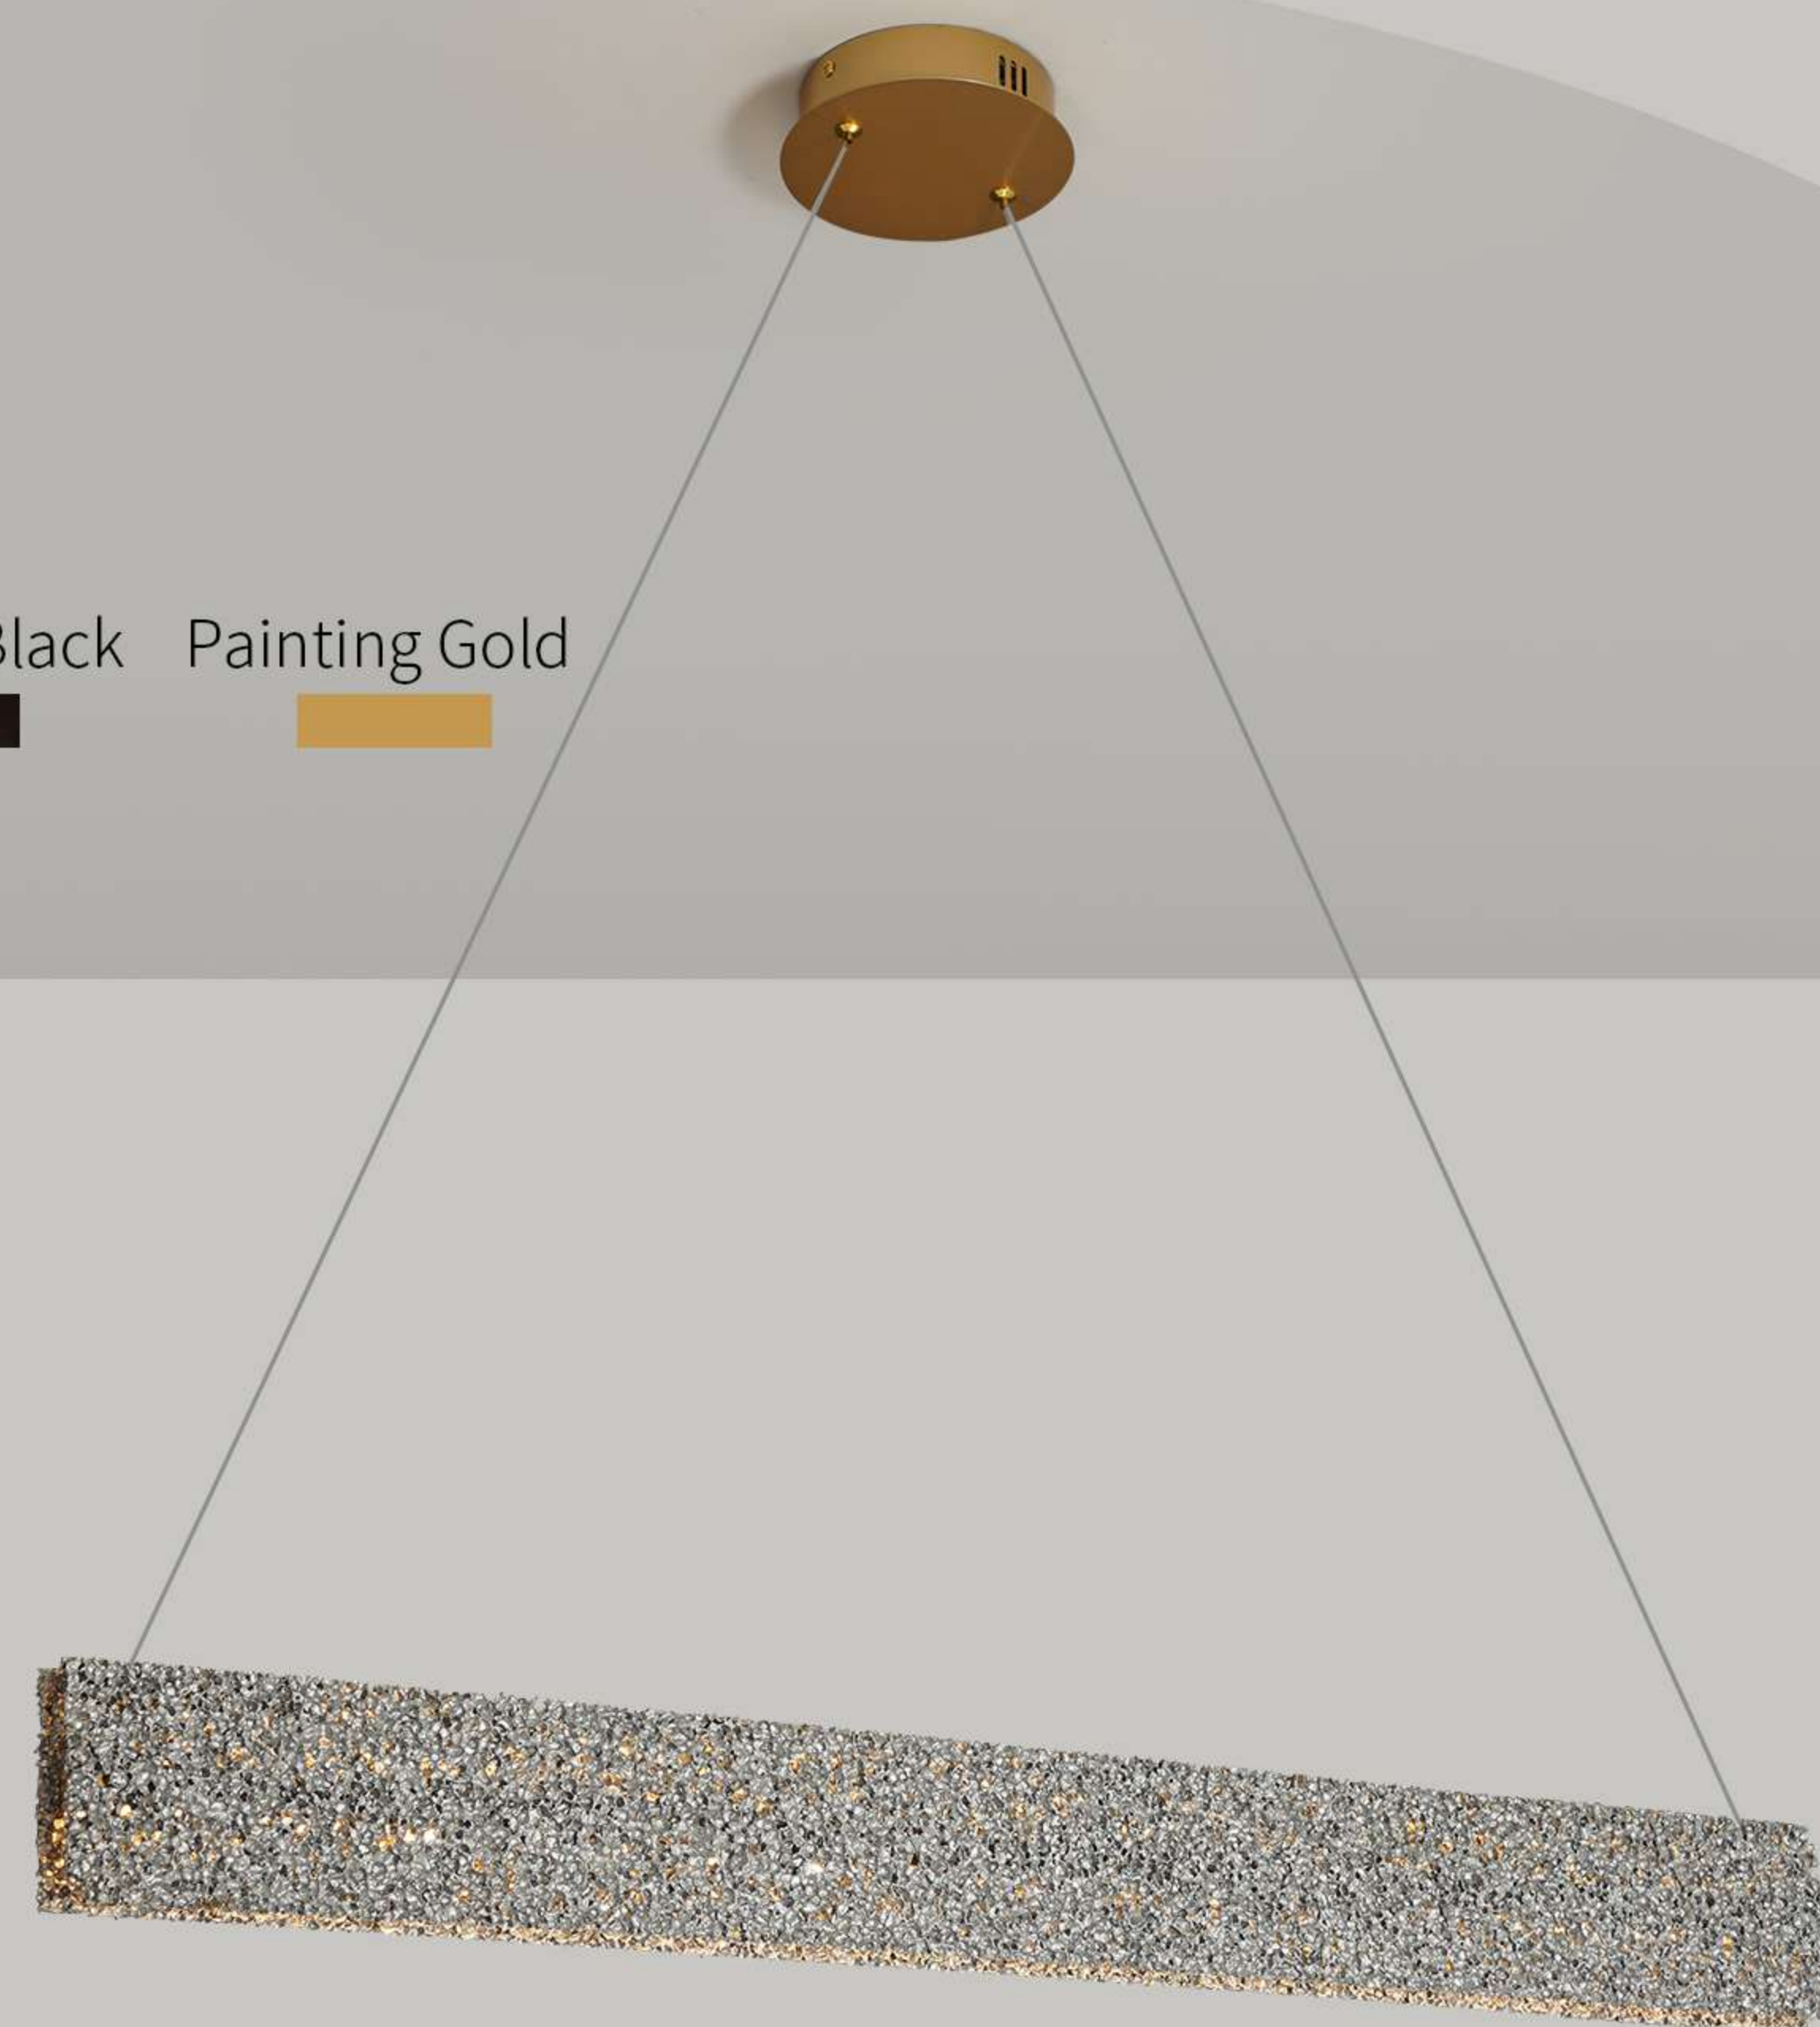

Color:

Painting White   Painting Black   Painting Gold